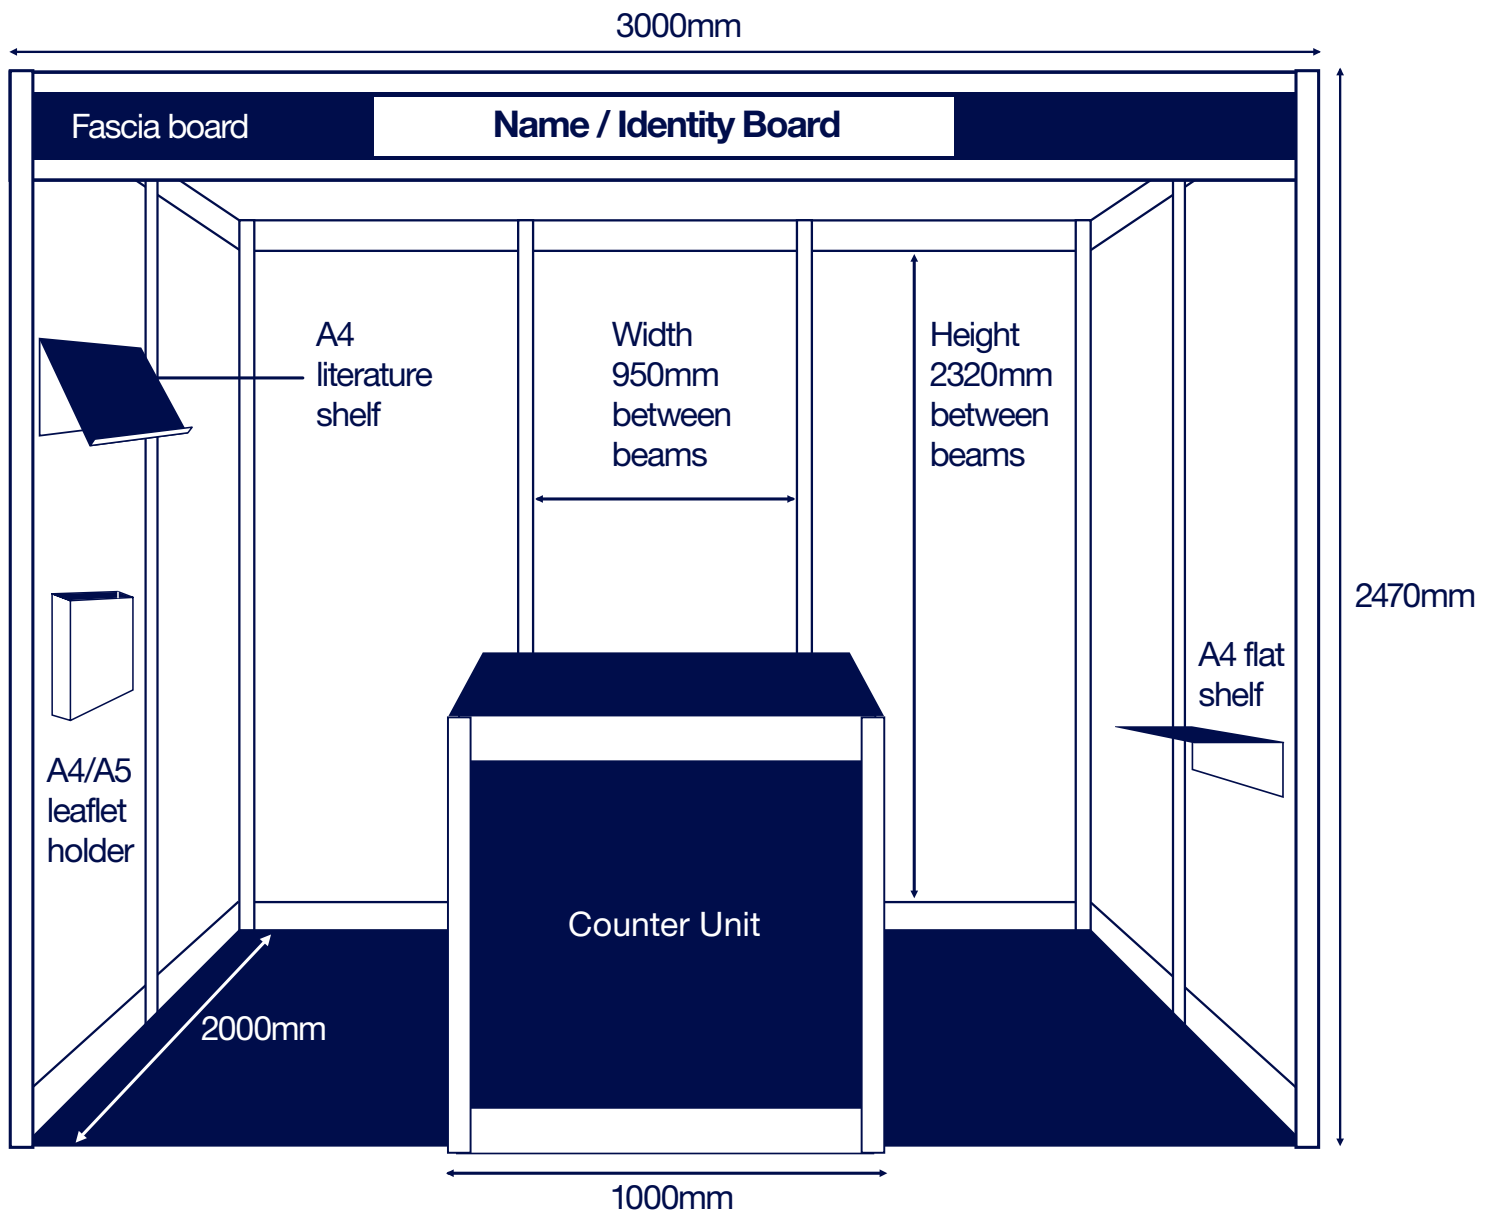

Denbe Display

Exhibition & Display Services

Western Event Hire

Event Hire Services

Standard 3m x 2m Octanorm Shell Scheme

(Showing Optional Extras)

Full panel size to fit inside metalwork = 2340mm x 970mm

Visible graphic area = 2320mm x 950mm